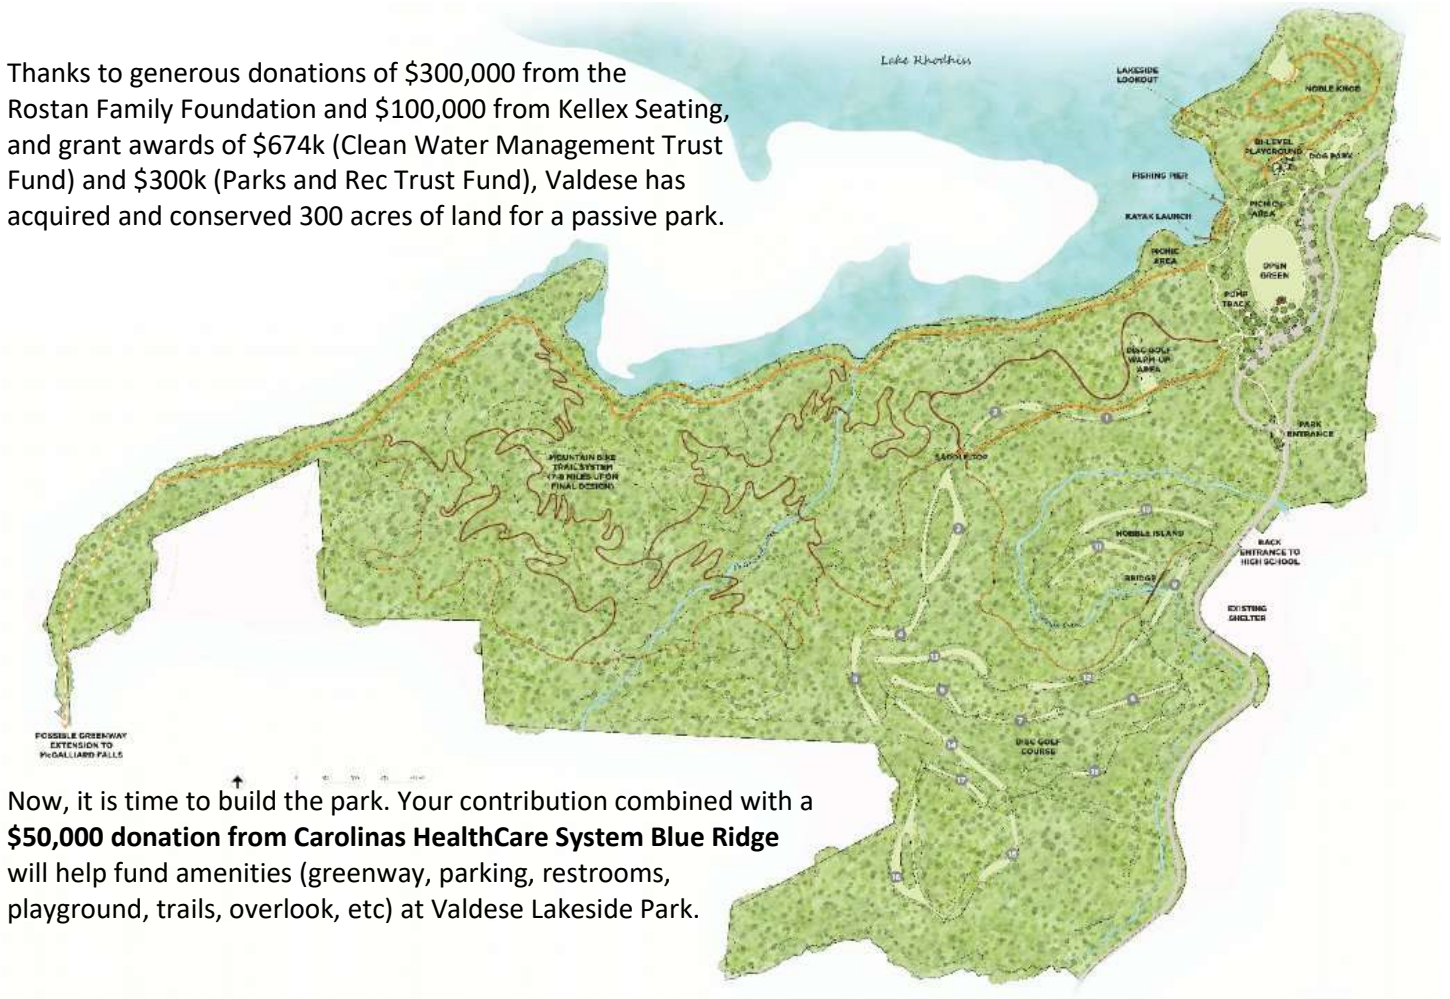

Let's Work Together to Build a Park

Thanks to generous donations of \$300,000 from the Rostan Family Foundation and \$100,000 from Kellex Seating, and grant awards of \$674k (Clean Water Management Trust Fund) and \$300k (Parks and Rec Trust Fund), Valdese has acquired and conserved 300 acres of land for a passive park.

Now, it is time to build the park. Your contribution combined with a \$50,000 donation from Carolinas HealthCare System Blue Ridge will help fund amenities (greenway, parking, restrooms, playground, trails, overlook, etc) at Valdese Lakeside Park.

Donate today and make Valdese Lakeside Park happen!

I/We donate the following amount:

- Mountaineer \$25,000
- Trailblazer \$10,000
- Adventurer \$5,000
- Explorer \$1,000
- Wayfarer \$500
- Mover \$100
- Other \$_____